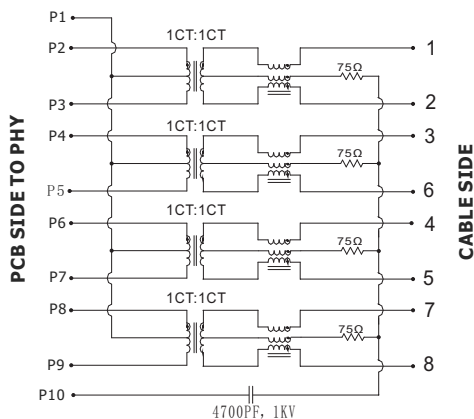

Schematics

TOLERANCES UNLESS OTHERWISE SPECIFIED:
0~0.393 ± 0.004, 0.393~0.787 ± 0.006
0~10.00 ± 0.100, 10.00~20.00 ± 0.150