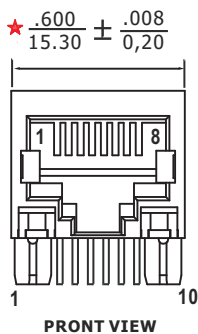

Mechanicals

Schematics

TOLERANCES UNLESS OTHERWISE SPECIFIED:
 0~0.393 ± 0.004, 0.393~0.787 ± 0.006
 0~10.00 ± 0.100, 10.00~20.00 ± 0.150

WitJack
1X1 Tab-Down RJ45
RJ-101G15N white

Witmag

TEL: +86 755 36921672 FAX: +86 755 29454863
 Http://www.witmag.com.cn Http://www.witmag.cn
 E-mail:sales@witmag.com.cn