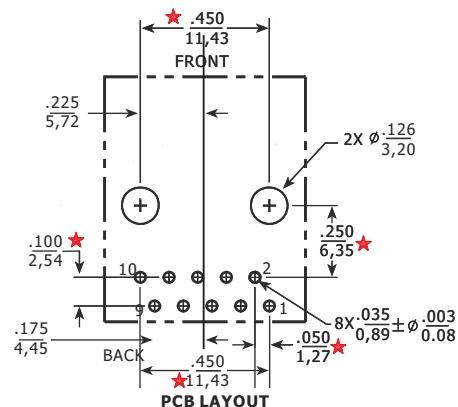

SPEC

Electrical Specifications @25°C - Operating Temperature 0°C to 70°C

Part Number	EMI Fingers	LEDs L/R	Insertion Loss TX/RX (dB TYP)	Return Loss (dB MIN)				Crosstalk (dB TYP)			Common Mode Rejection (dB TYP)		Hipot (Vrms) @60 Hz
				100 Ω	1	5 Ω	1~10 MHz	1~10 MHz	30 MHz	60~80 MHz	1~10 MHz	32~65 MHz	
RJ-101G15N	N/A	N/A	-1.0	-20	-16	-12	-40	-35	-30	-30	-20	Transformer 变压器 成品	RJ45 成品
												1500 AC	1200 DC

Mechanicals

Schematics

TOLERANCES UNLESS OTHERWISE SPECIFIED:
 0~0.393 ± 0.004, 0.393~0.787 ± 0.006
 0~10.00 ± 0.100, 10.00~20.00 ± 0.150

WitJack
1X1 Tab-Down RJ45
RJ-101G15N white

Witmag

TEL: +86 755 36921672 FAX: +86 755 29454863
 Http://www.witmag.com.cn Http://www.witmag.cn
 E-mail:sales@witmag.com.cn