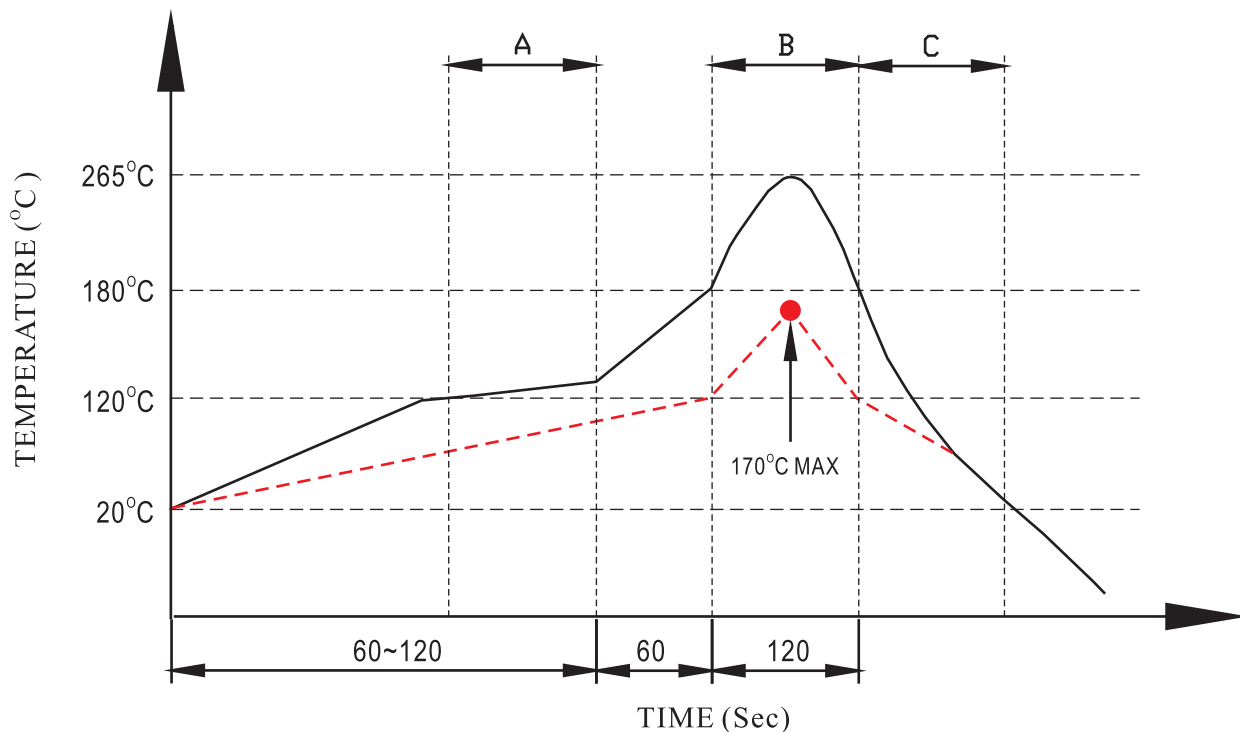

Profile of wave solder

——— PIN TEMPERATRE
 - - - - - COMPONENT TEMPERATRE
 A. Preheating B. Soldering C. Gradual Cooling

SUGGESTED WAVE SOLDER CURVE
 (1) Tip temperature : 265°C max
 (2) Tip temperature time : 3±1sec