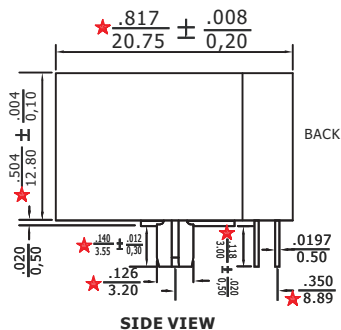

Mechanicals

Schematics

TOLERANCES UNLESS OTHERWISE SPECIFIED:
 0~0.393 ± 0.004, 0.393~0.787 ± 0.006
 0~10.00 ± 0.100, 10.00~20.00 ± 0.150

WitJack
1X1 Tab-Down RJ45
RJ-101G15N white

Witmag

TEL: +86 755 36921672 FAX: +86 755 29454863
 Http://www.witmag.com.cn Http://www.witmag.cn
 E-mail:sales@witmag.com.cn